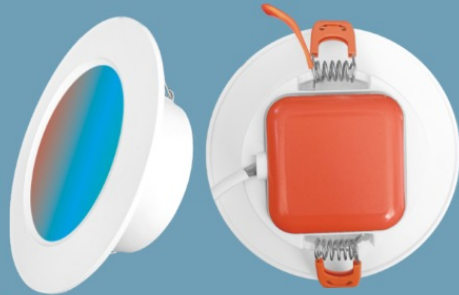

MIRAGE

9W

MIRAGE

WATTAGE 9W

POWER FACTOR >0.97PF

CRI 80%

INPUT VOLTAGE 90V - 325V, 50Hz

COLOURS AVAILABLE COLOURS AVAILABLE CW, NW, WW, RED, GREEN, BLUE, PINK, AMBER (OTHER COLOURS CAN BE CUSTOMIZED)

HOUSING POLY CARBONATE